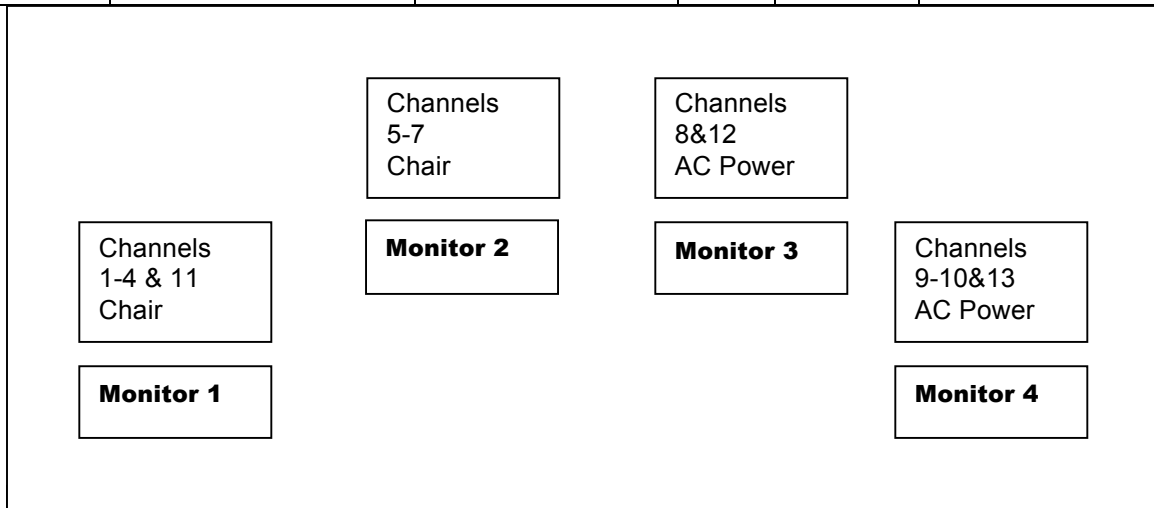

## Input List and Stage Plot

Chan	Instrument	Microphone	48V	Insert	Stand
1	Bass Drum	D112		gate	Small boom
2	Hi Hat	KM184	X		Small boom
3	Bodhran	XLR			Small boom
4	Doumbek	SM 57			
5	Flute	SM 58			Tall boom
6	Pipe Chanter	KM184			Small boom
7	Pipe Drone				Small boom
8	Fiddle	XLR	X	comp	
9	Guitar	DI	X	comp	
10	Bass Effect	DI	X		
11	Vox Bodhran	SM 58		comp	Tall boom
12	Vox Fiddle	SM 58		comp	Tall boom
13	Vox Guitar	Beta 57A		comp	Tall boom
	RTN1 Reverb 1L				
	RTN1 Reverb 1R				
	RTN2 Reverb 2L				
	RTN2 Reverb 2R				
	RTN3 DDL L				
	RTN3 DDL R				

**Audience**